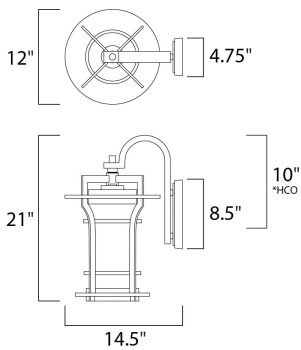

PRODUCT DESCRIPTION

Bold, exterior design of Die Cast aluminum finished in Black Oxide support elongated cylinders of clear Waterglass. Light is gently diffused by a second inner cylinder of Satin White glass.

MEASUREMENTS

DIMENSION : 12" W x 21" H x 14.5" Ext
BACK PLATE : 4.75" W x 8.5" H x 10" HCO
HANGING WEIGHT : 13.4 lb

LAMPING

INPUT VOLTAGE : 120V
BULB : 1 x 60W Incandescent E26 Medium , 60W Total
BULB INCLUDED : (Not Included)
DIMMABLE : Yes

FINISHES OPTION

Black Oxide (BO)

GLASS

Water Glass WG

MATERIAL

Aluminum, Glass

RATINGS

cETLus
Wet Location

ADDITIONAL

OPERATING TEMPERATURE:
-20°C (-4°F), 40°C (104°F)

PHOTOMETRIC: Report Found Online

Always consult a qualified electrician before installing any lighting product.